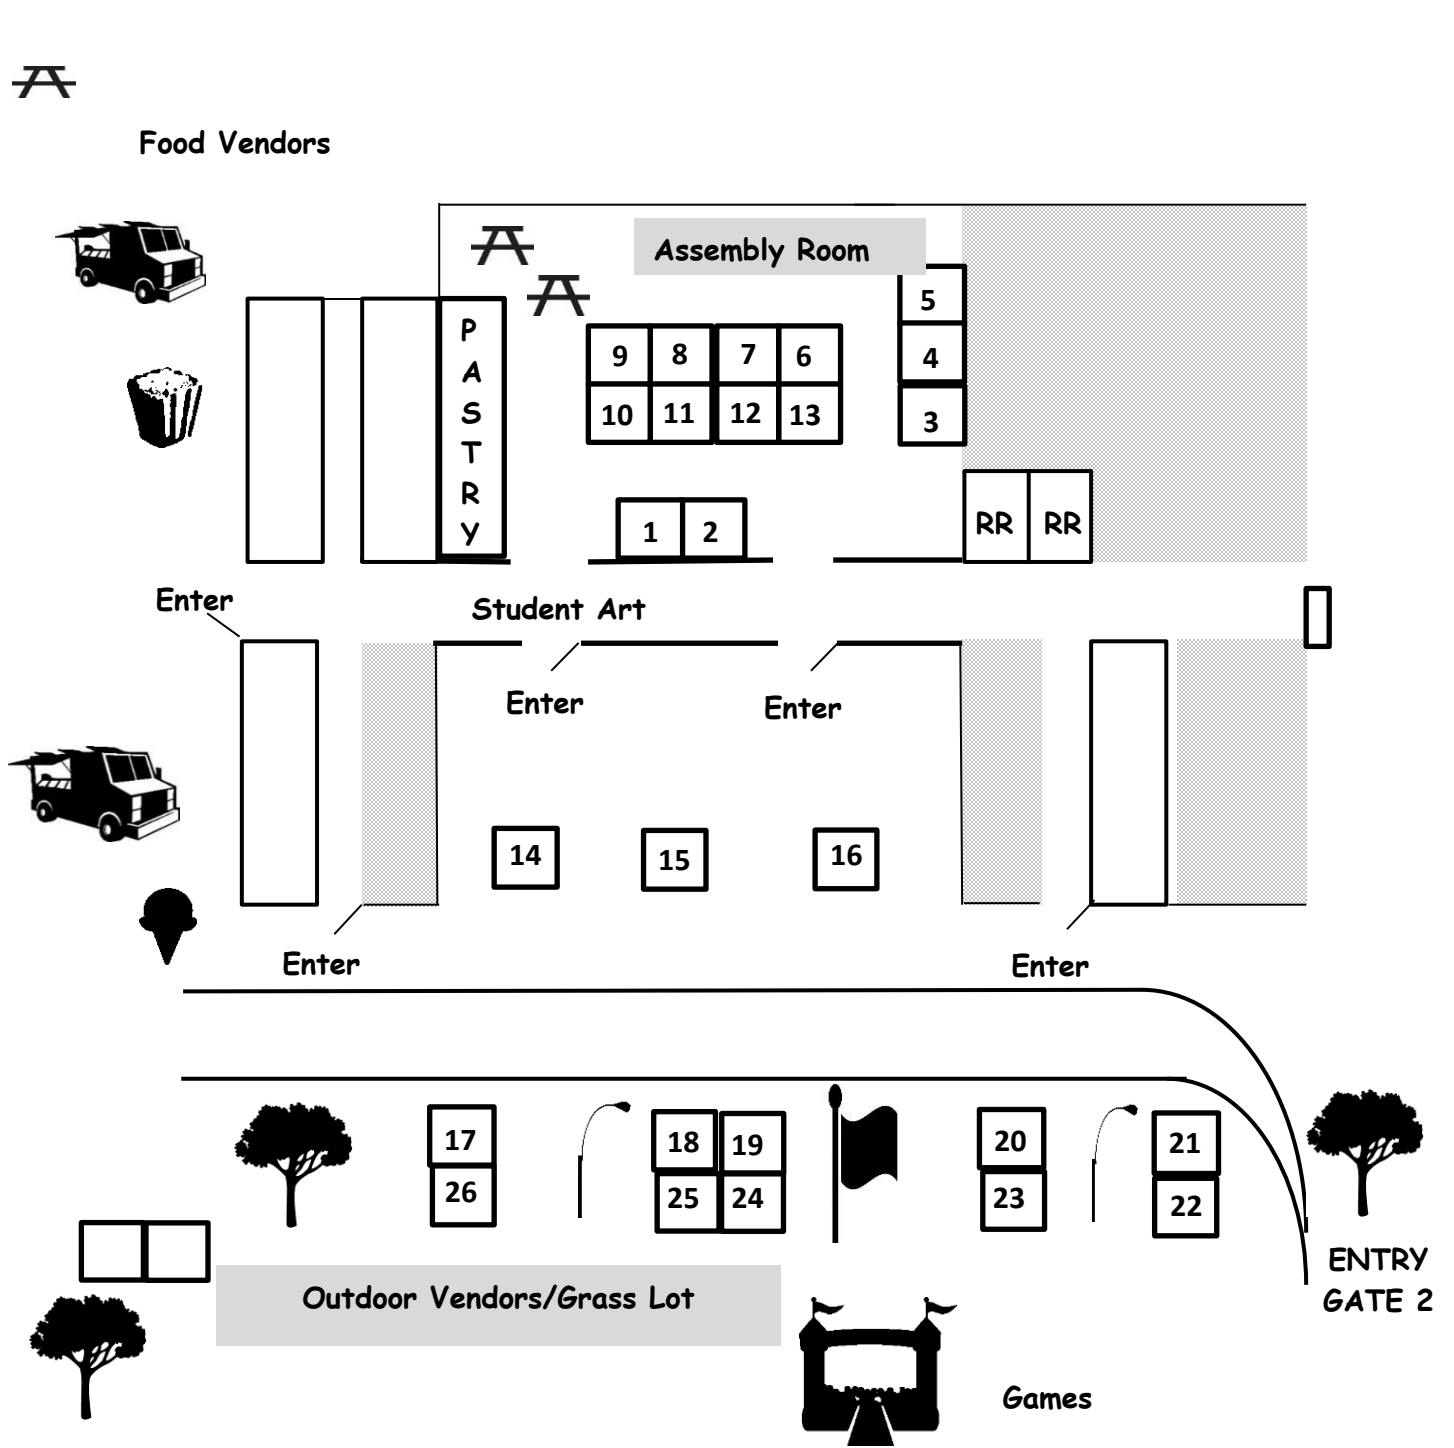

70	
71	69
72	68
73	67

Enter / — Enter /

Senior Center

		47	46		
		48	45		
61	60	49	44	33	32
62	59	50	43	34	31
63	58	51	42	35	30
64	57	52	41	36	29
65	56	53	40	37	28
66	55	54	39	38	27

Outdoor Vendors/Paved Lot

ENTRY GATE 1

# ART on the LAKE

Guntersville Rec Center  
2022

ENTRY GATE 2